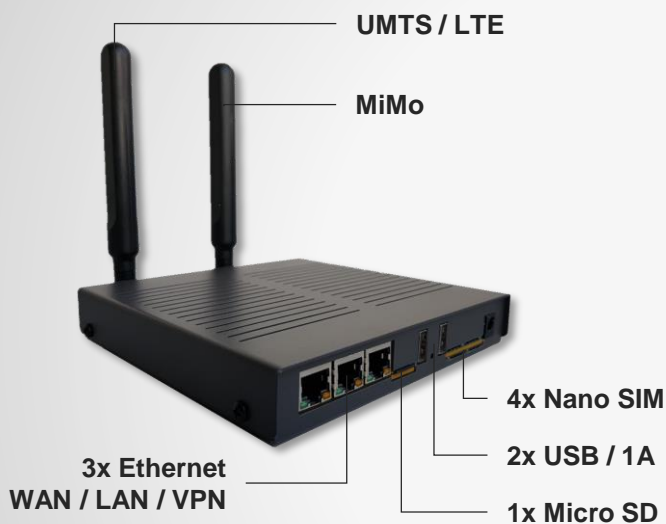

The #1 gateway for Call termination, OTP & Bulk SMS/MMS

With more than a million channels deployed worldwide over a decade, the iGate is THE gateway thousands of professionals choose when it comes to mobile termination. Field proven, robust, smart and reliable over years.

SIMBERRY brings the iGate to the next level, supporting all existing 2G, 3G and 4G networks. Designed to be easily adapted to future network evolutions, the iGate underline **SIMBERRY's** commitment to provide the highest and best quality for the market and remain compliant to **TELES** vGate SIM Server v17.4 or higher

iGate Nano 3G/4G

The smallest plug & play iGate from the market

- ✓ DC 5-15V
- ✓ 4 ports 3G or 4G
- ✓ SIM Server enabled
- ✓ Voice, SMS & Data
- ✓ 4 Local micro SIM card
- ✓ MIMO to increase signal
- ✓ 3G/4G USB modem support

iGate 2G/3G/4G

The iGate

- ✓ 1U x 19"
- ✓ SIM Server ready
- ✓ 12 or 16 ports 3G
- ✓ SIM Server enabled
- ✓ Voice, SMS & Data
- ✓ 24 local SIM cards
- ✓ 3G/4G USB modem support

Why using MySIMBERRY with iGate?