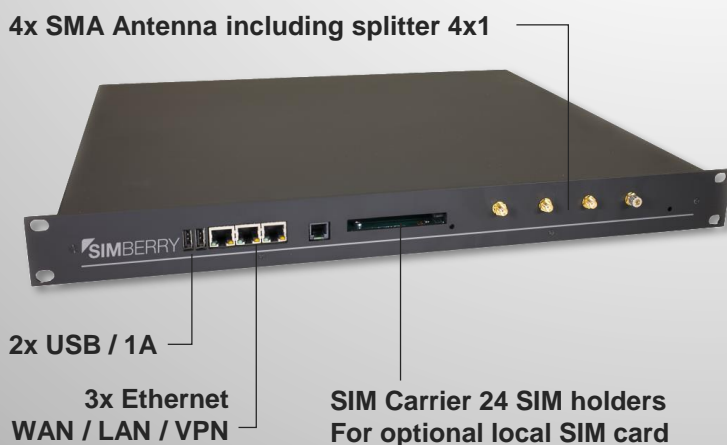

SIMBERRY brings the iGate to the next level, supporting all existing 2G, 3G and 4G networks. Designed to be easily adapted to future network evolutions, the iGate underline **SIMBERRY's** commitment to provide the highest and best quality for the market and remain compliant to **TELES** vGate SIM Server v17.4 or higher

iGate Nano 3G/4G

The smallest plug & play iGate from the market

- ✓ DC 5-15V
- ✓ 4 ports 3G or 4G
- ✓ SIM Server enabled
- ✓ Voice, SMS & Data
- ✓ 4 Local micro SIM card
- ✓ MIMO to increase signal
- ✓ 3G/4G USB modem support

iGate 2G/3G/4G

The iGate

- ✓ 1U x 19"
- ✓ SIM Server ready
- ✓ 12 or 16 ports 3G
- ✓ SIM Server enabled
- ✓ Voice, SMS & Data
- ✓ 24 local SIM cards
- ✓ 3G/4G USB modem support

Why using MySIMBERRY with iGate?